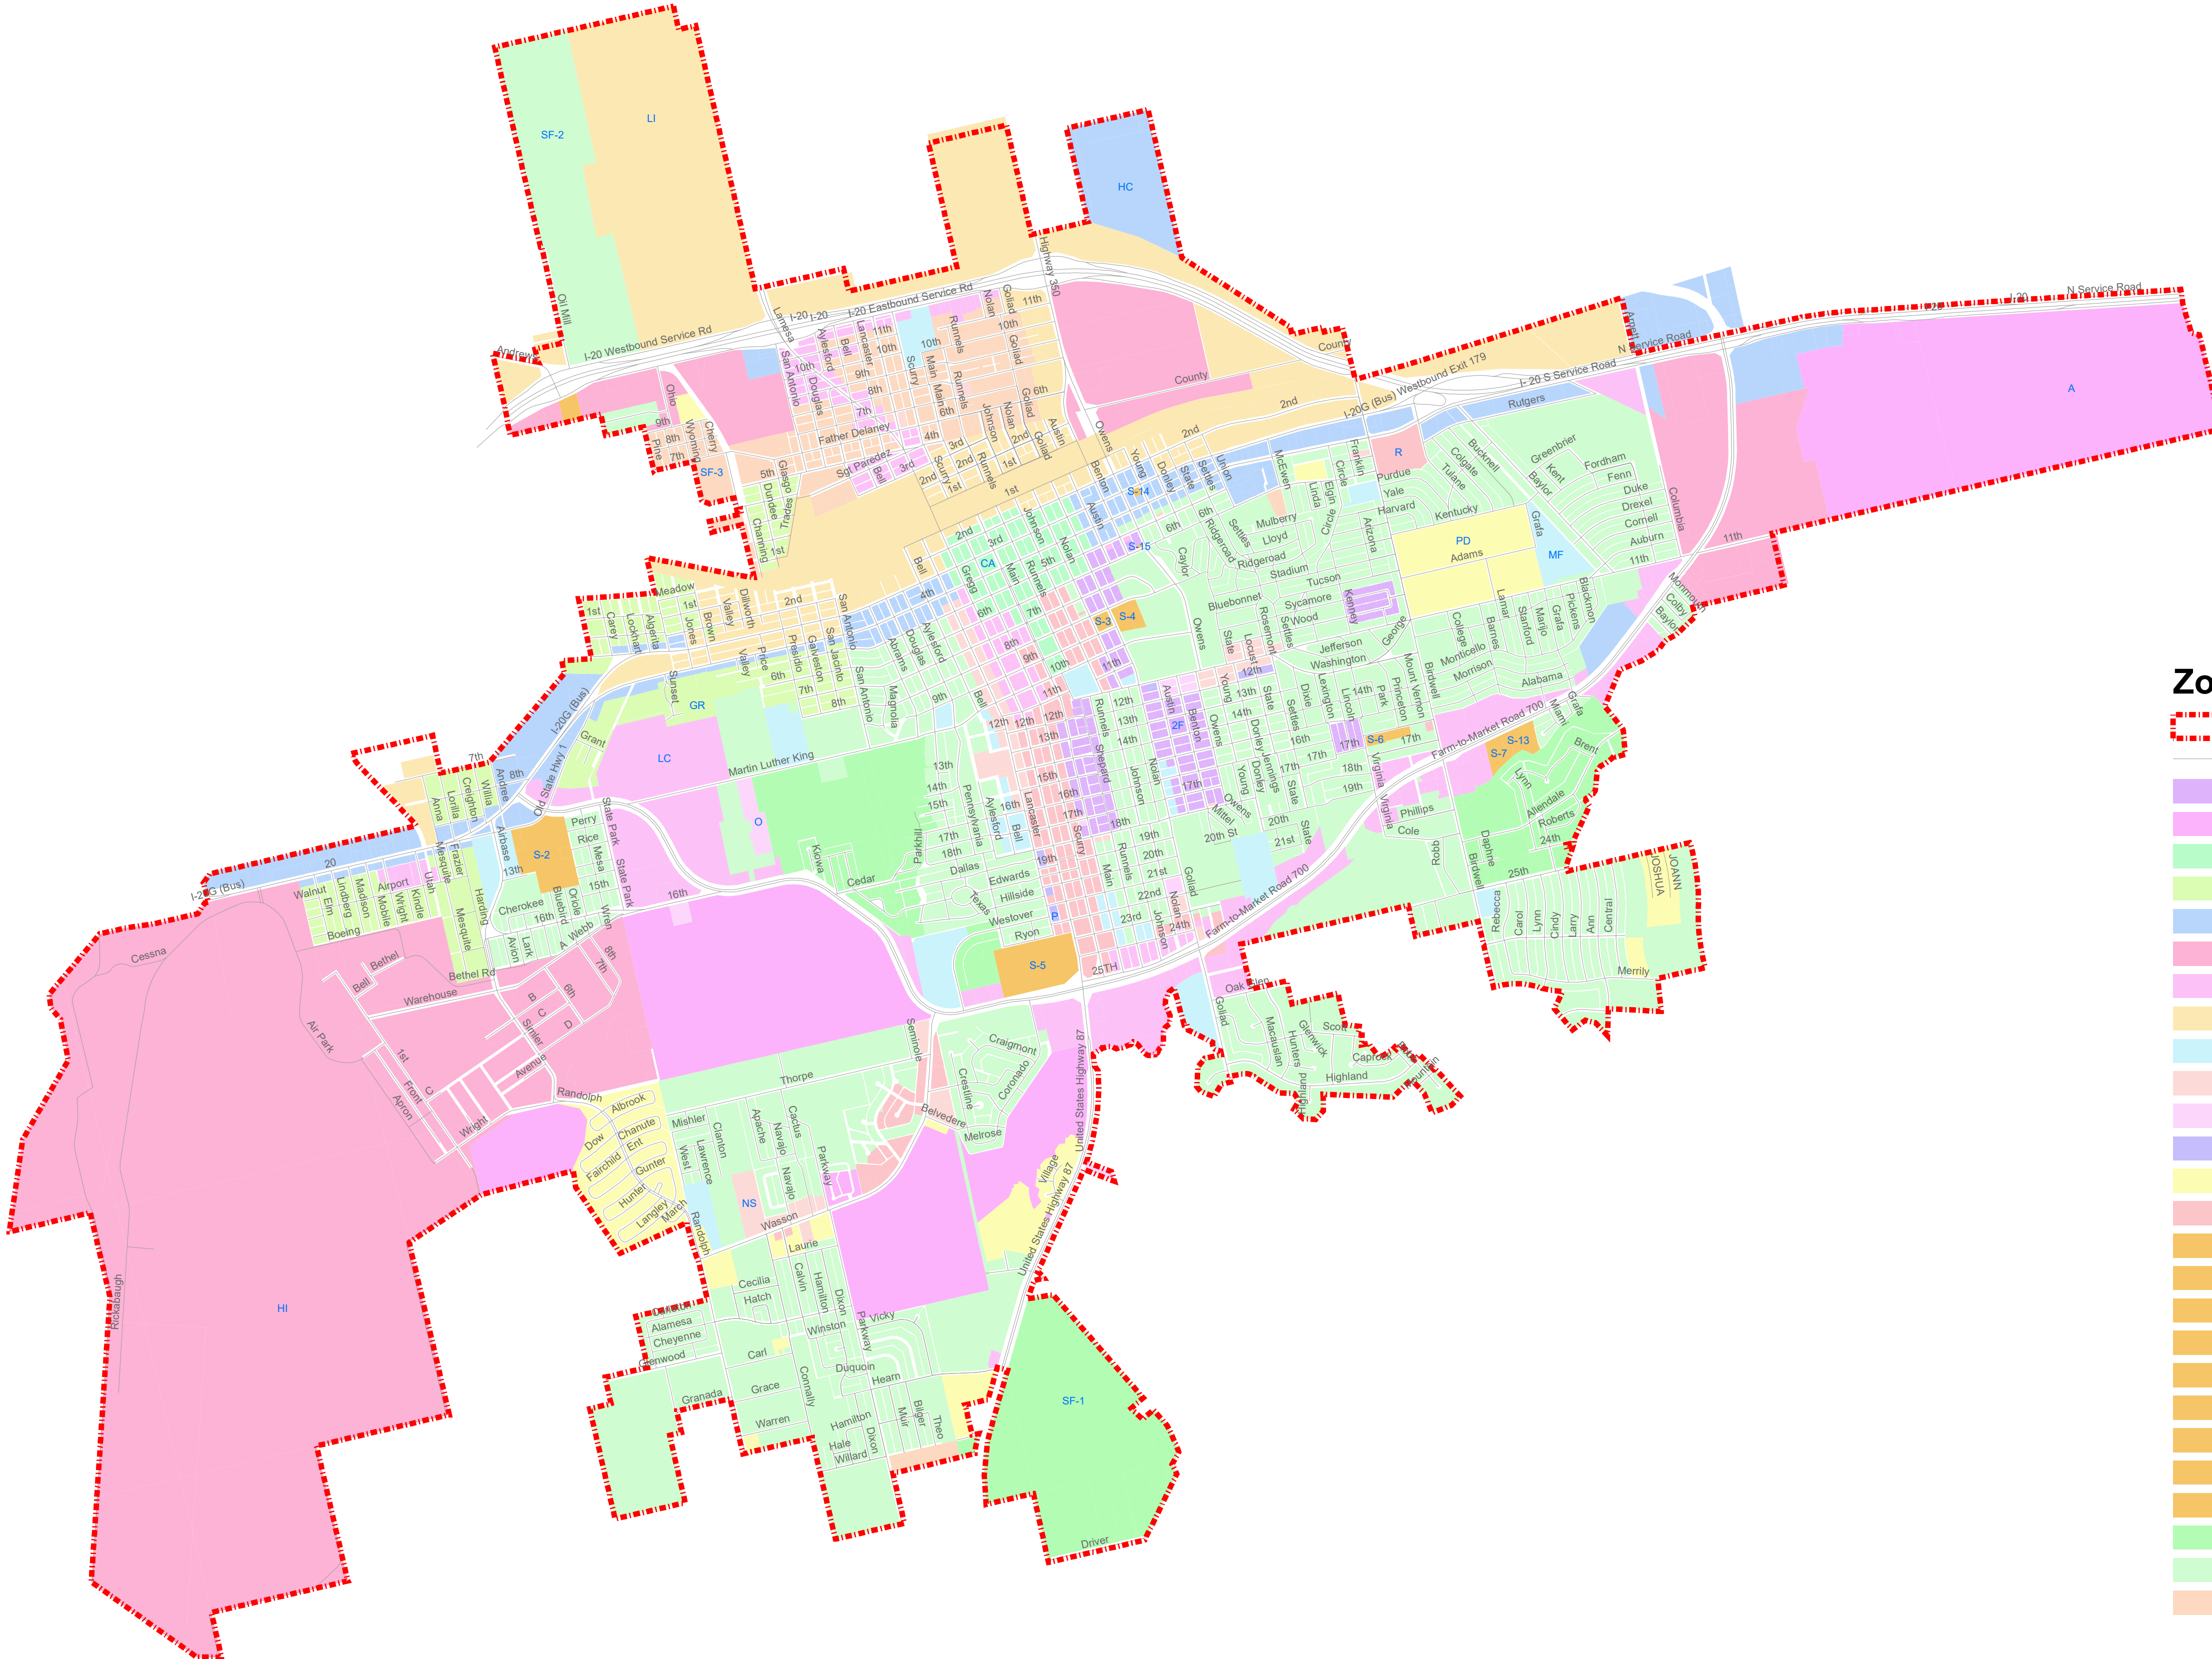

# City of Big Spring Zoning District Map

## Zoning Districts

- City Limits
- Streets
- 2F Two Family Dwelling
- Agriculture
- Central Area
- General Residential
- Heavy Commercial
- Heavy Industrial
- Light Commercial
- Light Industrial
- MF Multi Family Dwelling
- Neighborhood Service
- Office
- Parking
- Planned Development
- Retail
- S-13 Specific Use Permit
- S-14 Specific Use Permit
- S-15 Specific Use Permit
- S-2 Specific Use Permit
- S-3 Specific Use Permit
- S-4 Specific Use Permit
- S-5 Specific Use Permit
- S-6 Specific Use Permit
- S-7 Specific Use Permit
- SF-1 Single Family 1
- SF-2 Single Family 2
- SF-3 Single Family 3